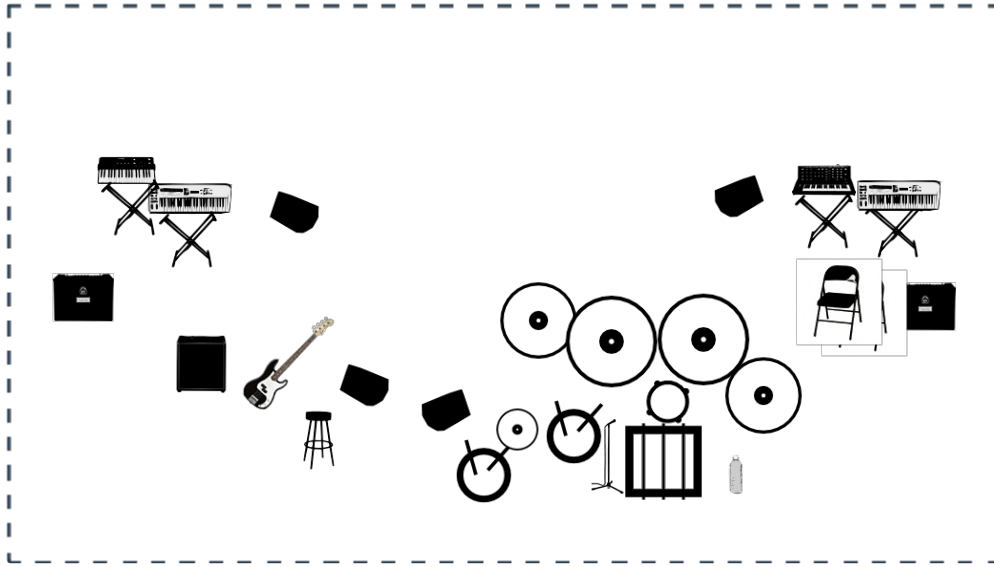

Quartet

Planning to organize a show? [Click here](#) for a quick quotation based on your tech rider.

Channels List

#	Instrument	Microphone	Effects (optional)	Artista	Comments
#1	Synth (Stereo)	DI - Línea		Yamaha Motif XF88	Going through Roland KC-350 out to house.
#2	Midi Controller (Stereo)	DI - Línea		M-Audio MIDI Controller	Going through Logic Pro X into Roland KC-350, to house.
#3	Vocals	Shure SM58		Talk Mic (Drums)	
#4	Moog (Mono)	Shure SM57		Korg Minilogue	
#5	Synth (Stereo)	DI - Línea		Nord Stage 3	Monitoring thru Roland KC-350
#6	Bass (Mono)	DI - Línea		MTL 6-String	
#7	Crash	AKG C414		18" Ride	
#8	Ride	AKG C414		19" Ride	
#9	Crash	AKG C414		17" Crash	
#10	Ride	AKG C414		19" Ride	
#11	Tom	Sennheiser E604		12" Tom	
#12	Hi-hat	Shure SM57		14" Hi-Hat	
#13	Snare Drum	Shure SM57		14" Snare (Low)	
#14	Snare Drum	Shure SM57		14" Snare (High)	
#15	Bass Drum	Shure Beta52		16" Kick (Ported)	