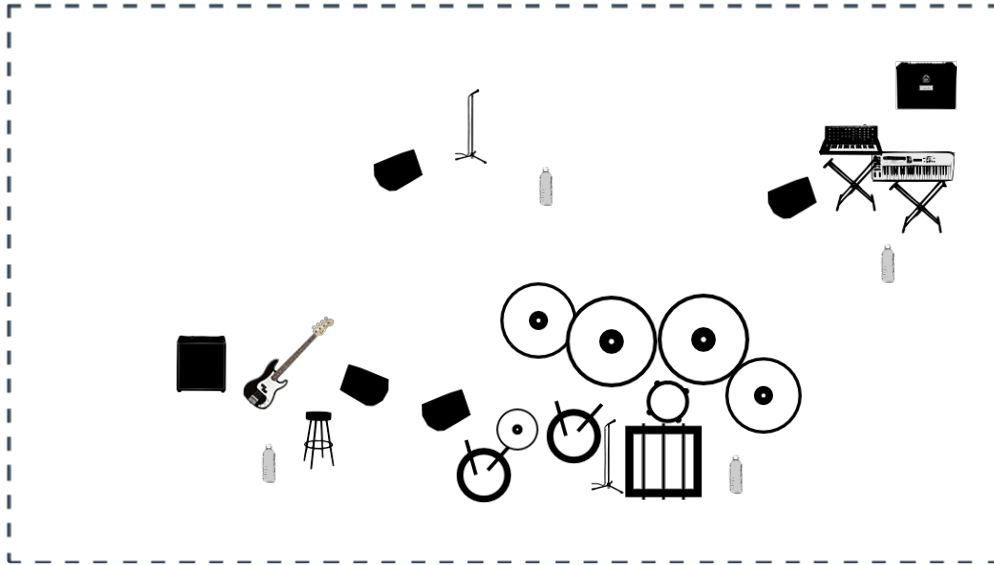

## Trio w/ Vocals

Planning to organize a show? [Click here](#) for a quick quotation based on your tech rider.

## Channels List

#	Instrument	Microphone	Effects (optional)	Artista	Comments
#1	Vocals	Shure SM58		Vocal Mic	
#2	Vocals	Shure SM58		Talk Mic (Drums)	
#3	Moog (Mono)	Shure SM57		Korg Minilogue	
#4	Synth (Stereo)	Shure SM57		Nord Stage 3	
#5	Bass (Mono)	DI - Línea		MTL 6-String	
#6	Crash	AKG C414		18" Ride	
#7	Ride	AKG C414		19" Ride	
#8	Crash	AKG C414		17" Crash	
#9	Ride	AKG C414		19" Ride	
#10	Tom	Sennheiser E604		12" Tom	
#11	Hi-hat	Shure SM57		14" Hi-Hat	
#12	Snare Drum	Shure SM57		14" Snare (Low)	
#13	Snare Drum	Shure SM57		14" Snare (High)	
#14	Bass Drum	Shure Beta52		16" Kick (Ported)	