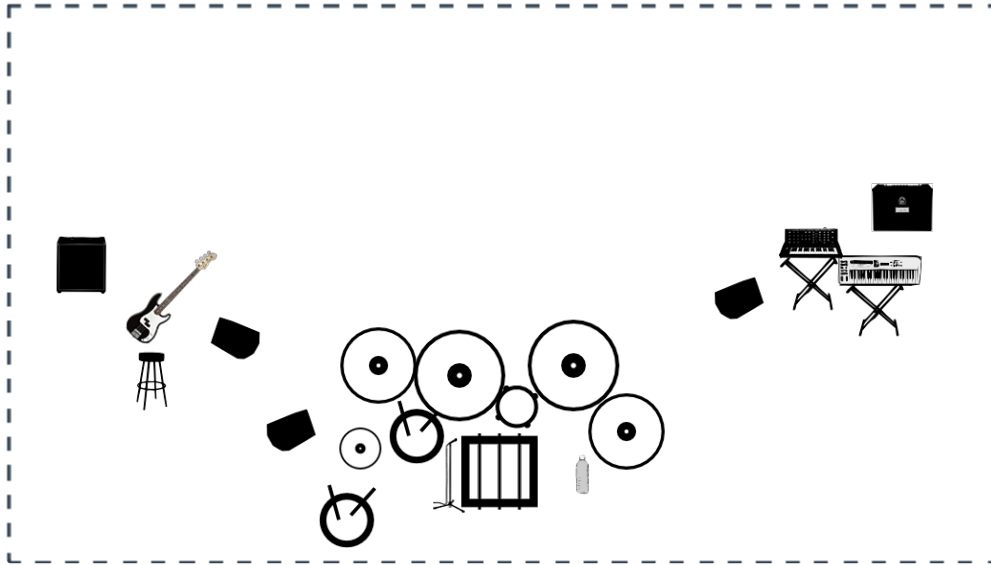

Trio copy

Planning to organize a show? [Click here](#) for a quick quotation based on your tech rider.

Channels List

#	Instrument	Microphone	Effects (optional)	Artista	Comments
#1	Vocals	Shure SM58		Talk Mic (Drums)	
#2	Moog (Mono)	Shure SM57		Korg Minilogue	
#3	Synth (Stereo)	Shure SM57		Nord Stage 3	
#4	Bass (Mono)	DI - Línea		MTL 6-String	
#5	Crash	AKG C414		18" Ride	
#6	Ride	AKG C414		19" Ride	
#7	Crash	AKG C414		17" Crash	
#8	Ride	AKG C414		19" Ride	
#9	Tom	Sennheiser E604		12" Tom	
#10	Hi-hat	Shure SM57		14" Hi-Hat	
#11	Snare Drum	Shure SM57		14" Snare (Low)	
#12	Snare Drum	Shure SM57		14" Snare (High)	
#13	Bass Drum	Shure Beta52		16" Kick (Ported)	