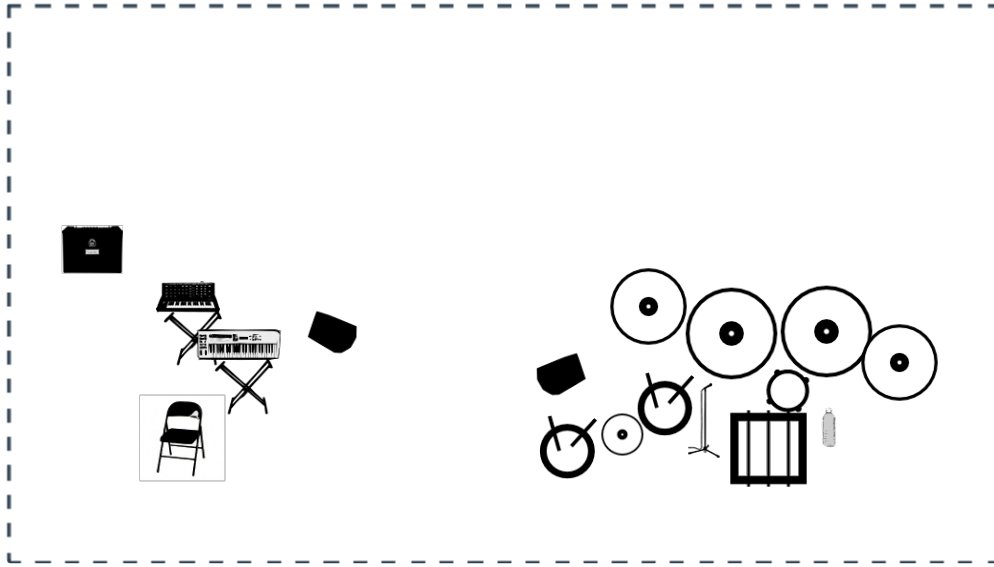

Duo

Planning to organize a show? [Click here](#) for a quick quotation based on your tech rider.

Channels List

| # | Instrument | Microphone | Effects (optional) | Artista | Comments |
|-----|----------------|-----------------|--------------------|-------------------|----------|
| #1 | Vocals | Shure SM58 | | Talk Mic (Drums) | |
| #2 | Moog (Mono) | Shure SM57 | | Korg Minilogue | |
| #3 | Synth (Stereo) | Shure SM57 | | Nord Stage 3 | |
| #4 | Crash | AKG C414 | | 18" Ride | |
| #5 | Ride | AKG C414 | | 19" Ride | |
| #6 | Crash | AKG C414 | | 17" Crash | |
| #7 | Ride | AKG C414 | | 19" Ride | |
| #8 | Tom | Sennheiser E604 | | 12" Tom | |
| #9 | Hi-hat | Shure SM57 | | 14" Hi-Hat | |
| #10 | Snare Drum | Shure SM57 | | 14" Snare (Low) | |
| #11 | Snare Drum | Shure SM57 | | 14" Snare (High) | |
| #12 | Bass Drum | Shure Beta52 | | 16" Kick (Ported) | |