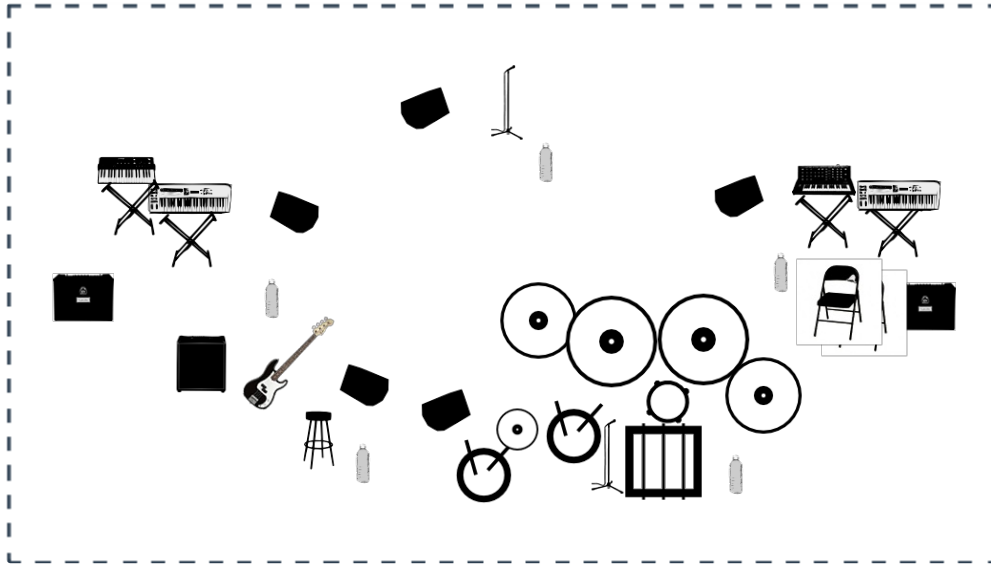

Full Band

Planning to organize a show? [Click here](#) for a quick quotation based on your tech rider.

Channels List

#	Instrument	Microphone	Effects (optional)	Artista	Comments
#1	Vocals (XLR (House))	AKG C414		Lead Vocals	
#2	Synth (Stereo)	DI - Línea		Yamaha Motif XF88	Going through Roland KC-350 out to house.
#3	Midi Controller (Stereo)	DI - Línea		M-Audio MIDI Controller	Going through Logic Pro X into Roland KC-350, to house.
#4	Vocals	Shure SM58		Talk Mic (Drums)	
#5	Moog (Mono)	Shure SM57		Korg Minilogue	
#6	Synth (Stereo)	DI - Línea		Nord Stage 3	Monitoring thru Roland KC-350
#7	Bass (Mono)	DI - Línea		MTL 6-String	
#8	Crash	AKG C414		18" Ride	
#9	Ride	AKG C414		19" Ride	
#10	Crash	AKG C414		17" Crash	
#11	Ride	AKG C414		19" Ride	
#12	Tom	Sennheiser E604		12" Tom	
#13	Hi-hat	Shure SM57		14" Hi-Hat	
#14	Snare Drum	Shure SM57		14" Snare (Low)	
#15	Snare Drum	Shure SM57		14" Snare (High)	
#16	Bass Drum	Shure Beta52		16" Kick (Ported)	